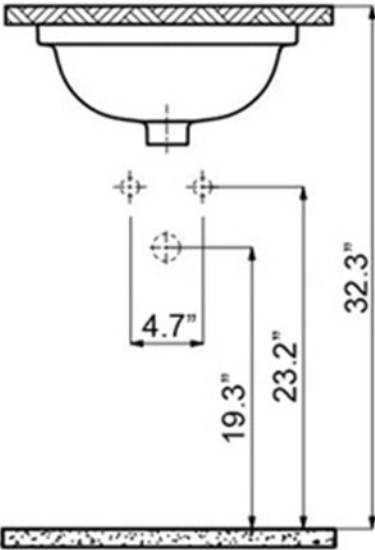

Collection Under	Model Under SO 037	Dimensions Metric <i>1 inch = 2.54 cm</i> <i>1 inch = 25.4 mm</i>	 1051 Lea Drive - Collegeville, PA 19426 Tel. 215 513 9400 - Fax 610 831 0215 www.ws bathcollections.com - info@ws bathcollectins.com
----------------------------	--------------------------------	---	---

Product Specs Sheets

Collection
Under

Model |
Under SO 037

Dimensions Metric
 1 inch = 2.54 cm
 1 inch = 25.4 mm

1051 Lea Drive - Collegeville, PA 19426
 Tel. 215 513 9400 - Fax 610 831 0215
www.ws bathcollections.com - info@ws bathcollectins.com

Dimensions Metric
1 inch = 2.54 cm
1 inch = 25.4 mm

WS[®]
BATH
COLLECTIONS
1051 Lea Drive - Collegeville, PA 19426

Tel. 215 513 9400 - Fax 610 831 0215
www.ws bathcollections.com - info@ws bathcollections.com